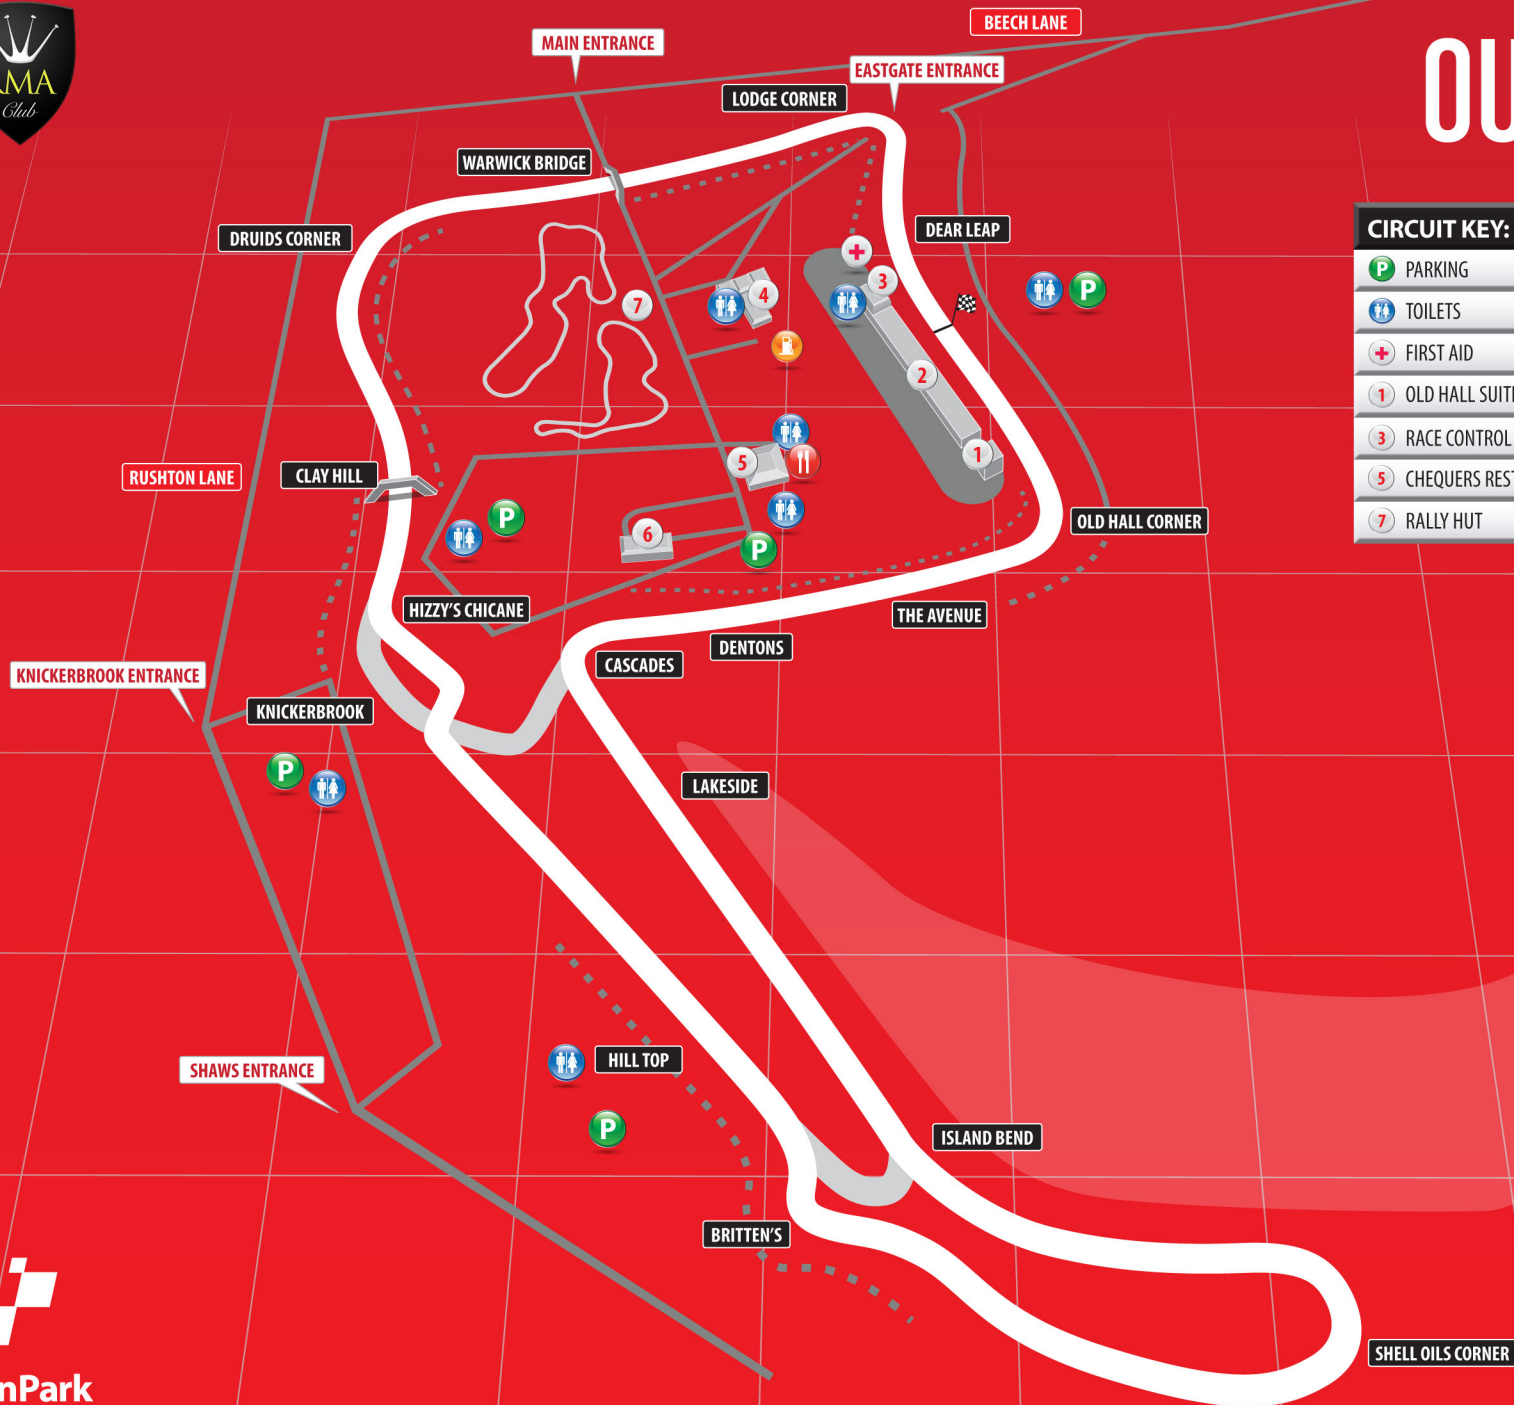

OULTON PARK

CIRCUIT KEY:	
PARKING	FUEL
TOILETS	FOOTPATHS
FIRST AID	FOOD
OLD HALL SUITES	PIT GARAGES
RACE CONTROL	SCRUTINEERING
CHEQUERS RESTAURANT	FOGARTY MOSS CENTRE
RALLY HUT	