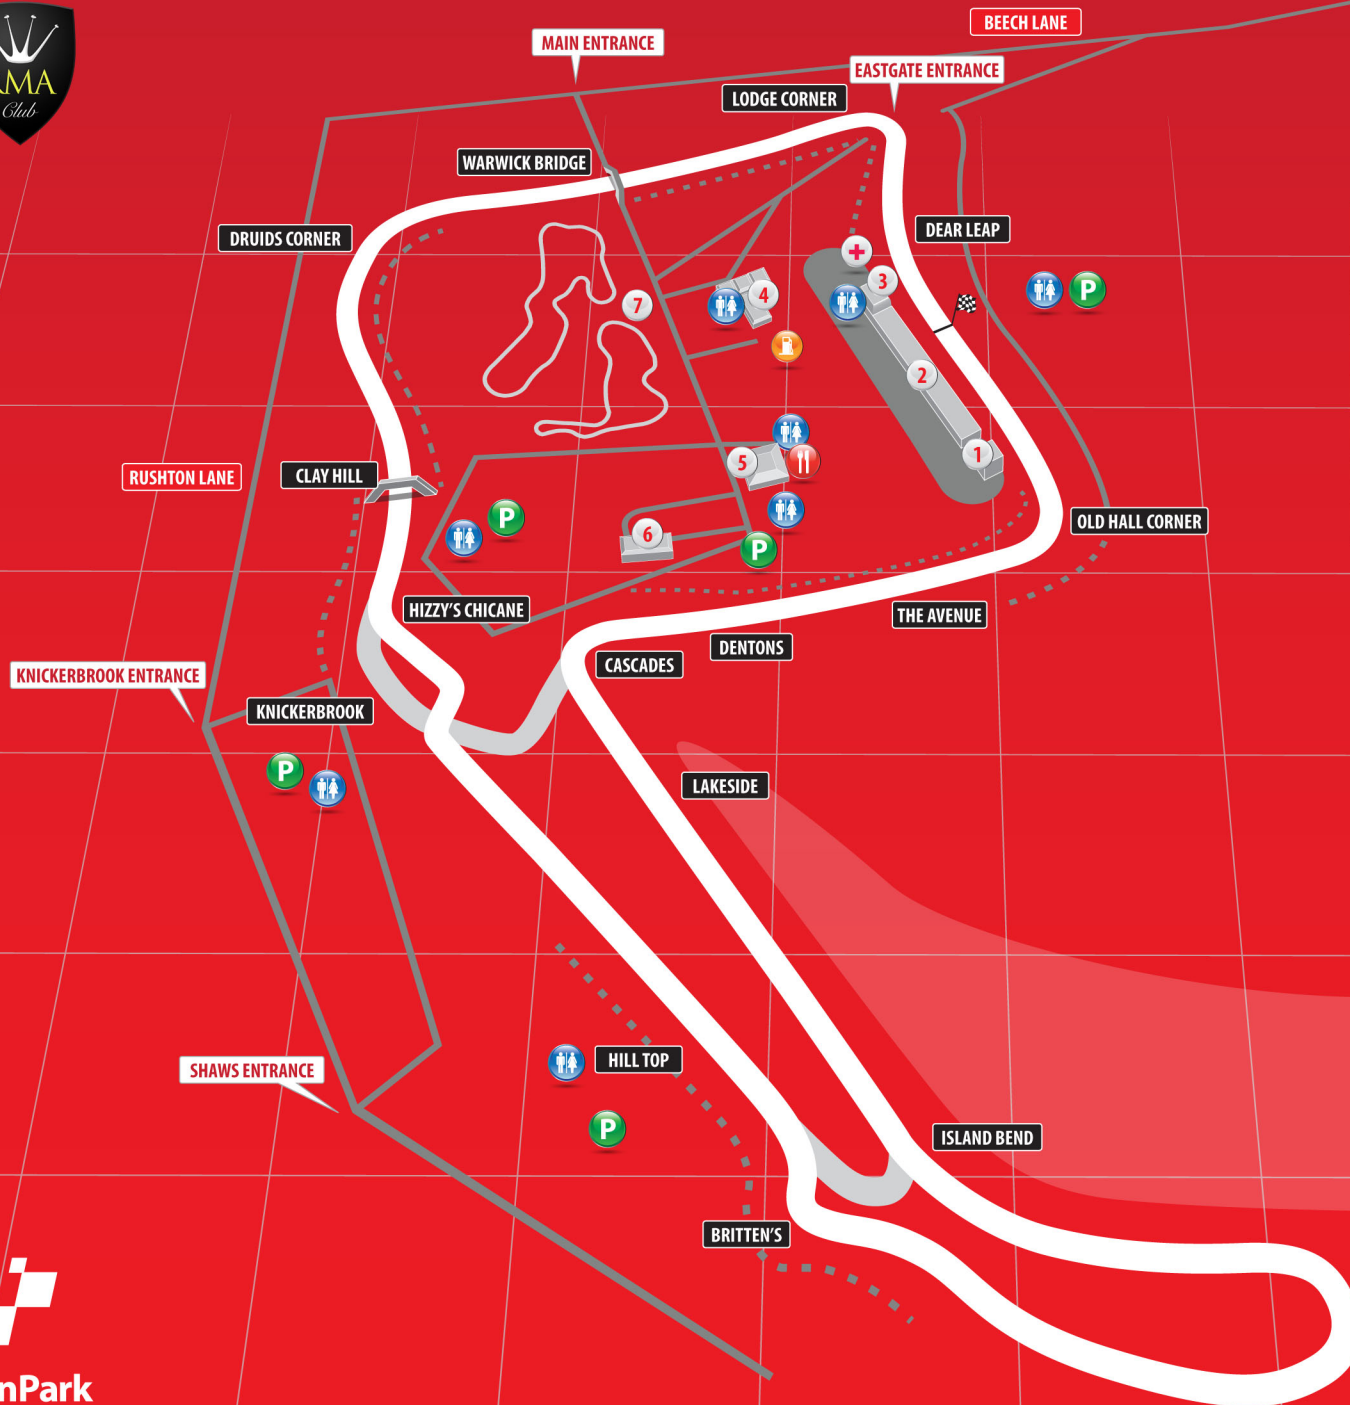

# OULTON PARK

CIRCUIT KEY:	
PARKING	FUEL
TOILETS	FOOTPATHS
FIRST AID	FOOD
OLD HALL SUITES	PIT GARAGES
RACE CONTROL	SCRUTINEERING
CHEQUERS RESTAURANT	FOGARTY MOSS CENTRE
RALLY HUT	

OultonPark